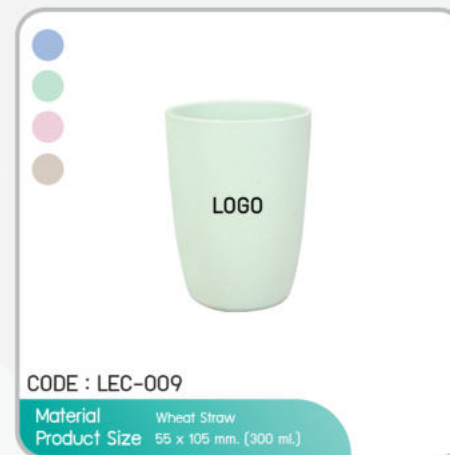

CODE : LTO-007

Material Plastic
Product Size 215 x 153 mm.

CODE : LTO-008

Material Stainless Steel / Plastic
Product Size 222 x 650 mm.

CODE : LTO-009

Material Plastic
Product Size 250 x 510 mm.

CODE : LTO-010

Material Plastic
Product Size 90 x 480 mm.

HOME / LIFESTYLE

ECO

HOME / LIFESTYLE

ECO

CODE : LEC-011

Material Straw
Product Size 205 x 130 x 70 mm.

CODE : LEC-012