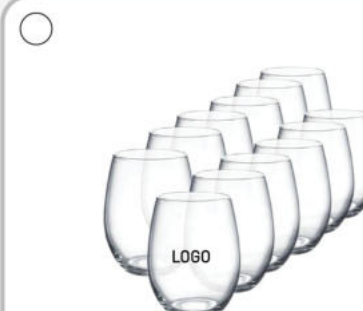

HOME / LIFESTYLE

Glass

CODE : LGL-001

Material Glass
Product Size 33 x 39 x 102 mm. [100 ml.]

CODE : LGL-002

Material Glass
Product Size 85 x 75 mm. [250 ml.]

CODE : LGL-003

Material Glass
Product Size 50 x 75 x 90 mm. [250 ml.]
50 x 75 x 116 mm. [350 ml.]

CODE : LGL-004

Material Glass
Product Size 60 x 70 mm. [180 ml.]
90 x 90 mm. [240 ml.]

CODE : LGL-005

Material Glass
Product Size 90 x 65 x 90 mm. [220 ml.]

CODE : LGL-006

Material Glass
Product Size 83 x 90 x 100 mm. [300 ml.]

CODE : LGL-007

Material Glass
Product Size 94 x 70 mm. [200 ml.]

CODE : LGL-008

Material Glass
Product Size 87 x 82 mm. [250 ml.]

CODE : LGL-009

Material Glass
Product Size 110 x 146 mm. [500 ml.]

CODE : LGL-010