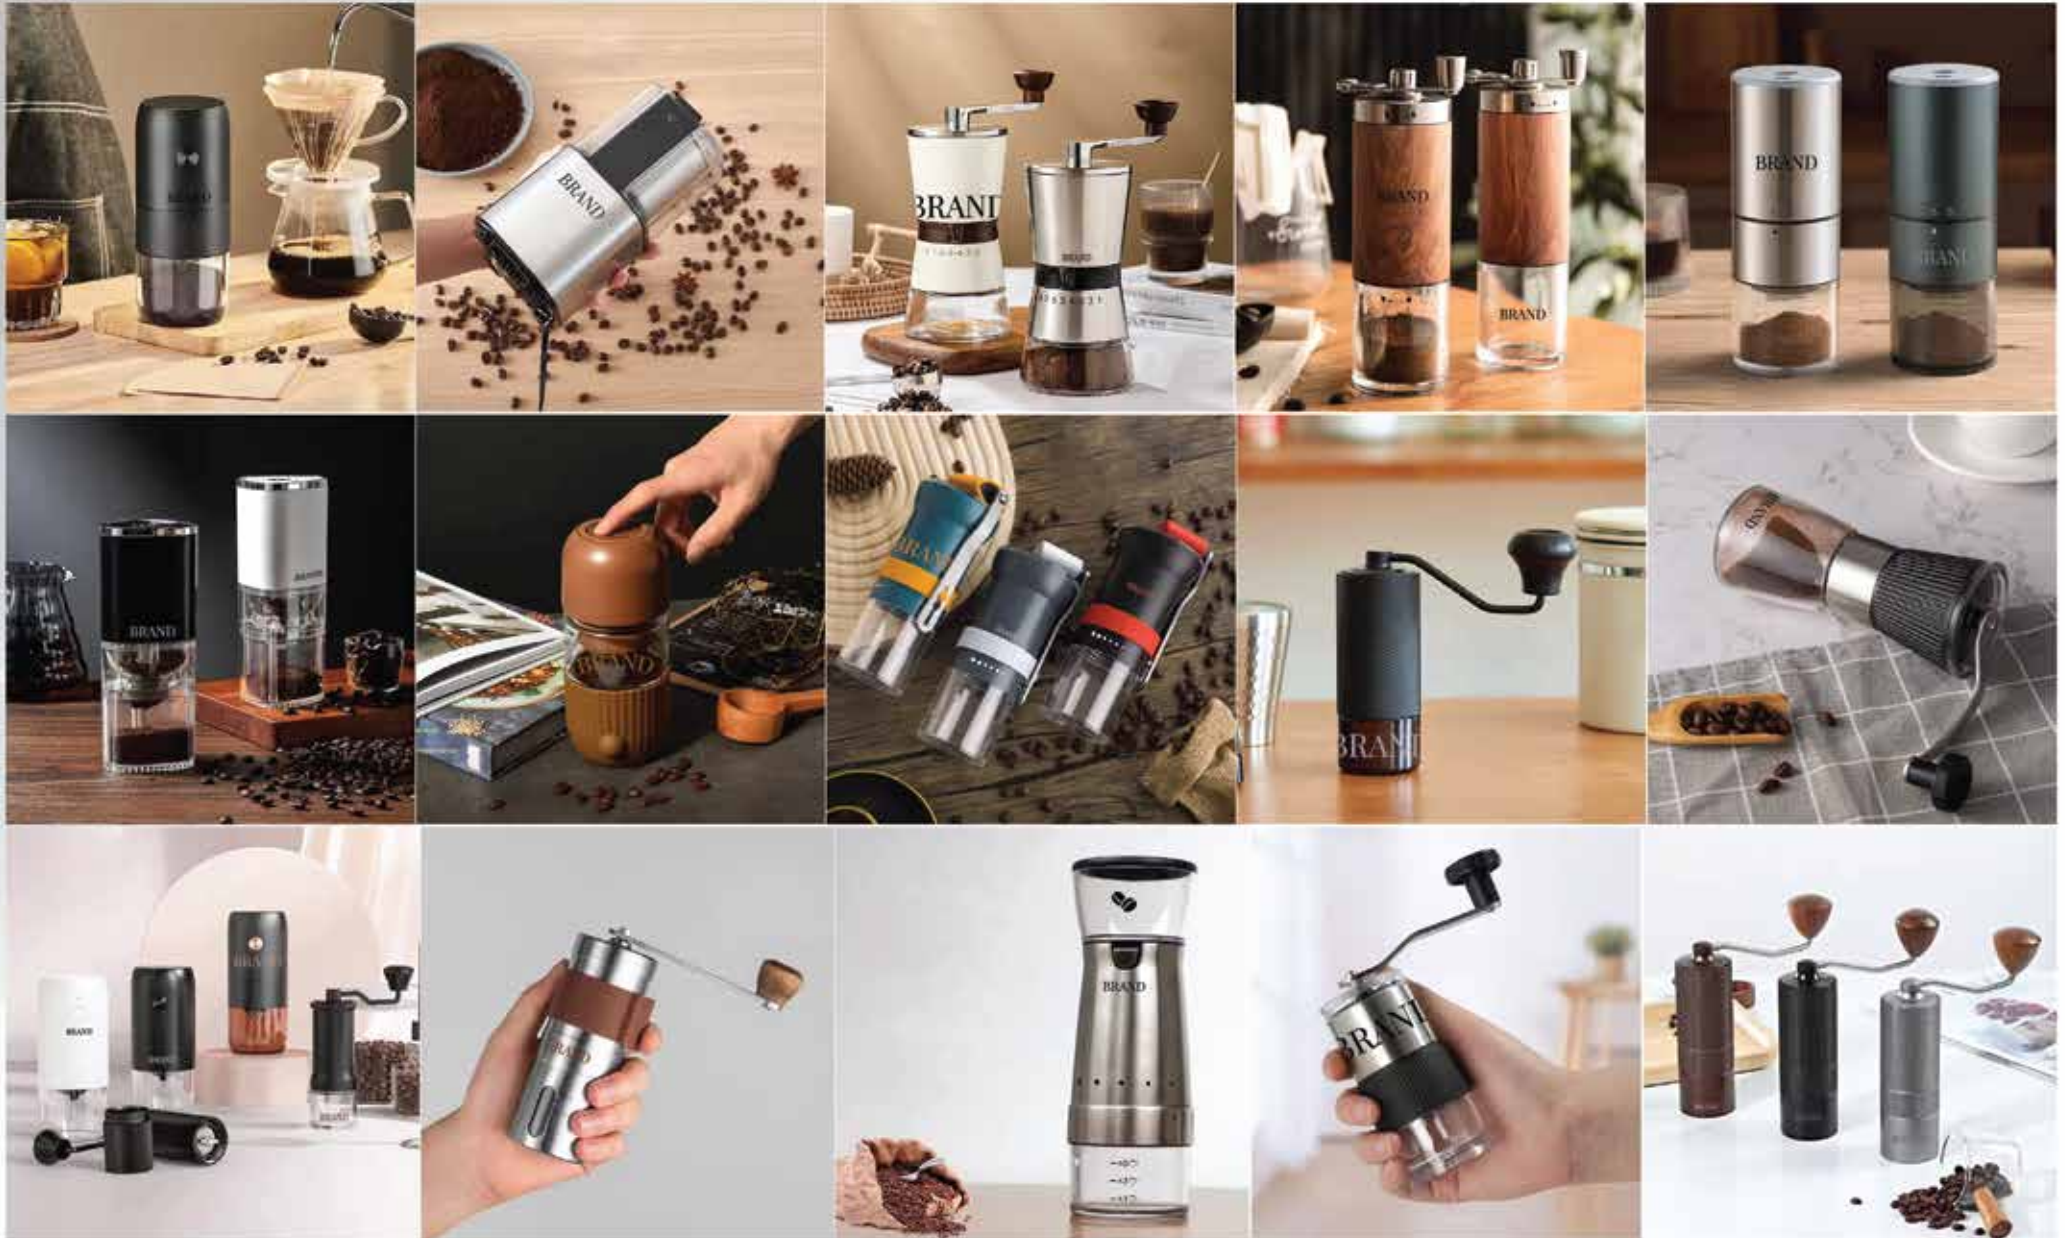

HOME / LIFESTYLE

COFFEE GRINDER